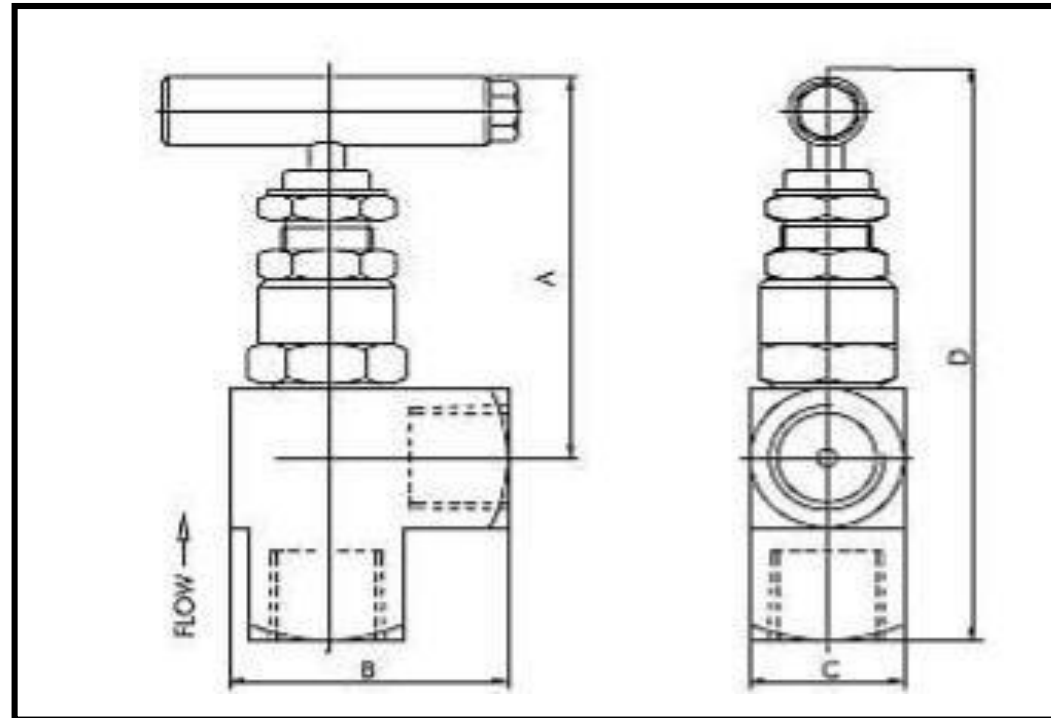

SIZE	A	B	C(SQ.)	PART NO.
1/4"	92	62	25	ZMMNV4
3/8"	92	62	25	ZMMNV6
1/2"	98	75	28	ZMMNV8
3/4"	109	77	38	ZMMNV12
1"	116	92	45	ZMMNV16

This Needle Valve are an ideal option For isolation or throttling application.

SIZE	A	B	C(SQ.)	D	PART NO.
1/4"	76	38	25	100	ZANVFF4
1/2"	76	50	28	112	ZANVFF8

PRODUCT PHOTOS :-

NEEDLE VALVE

SPECIFICATION :-

ANGLE TYPE NEEDLE VALVE [M × F]

SIZE	A	B	C(SQ.)	D	PART NO.
1/4"	76	38	25	100	ZANVMF4
1/2"	76	50	28	112	ZANVMF8

PRODUCT PHOTOS :-

NEEDLE VALVE

SPECIFICATION :-

SIZE	A	B	C(SQ.)	D	PART NO.
1/4"	76	38	25	100	ZANVMM4
1/2"	76	50	28	112	ZANVMM8

This Needle Valve are an ideal option For isolation or throttling application.