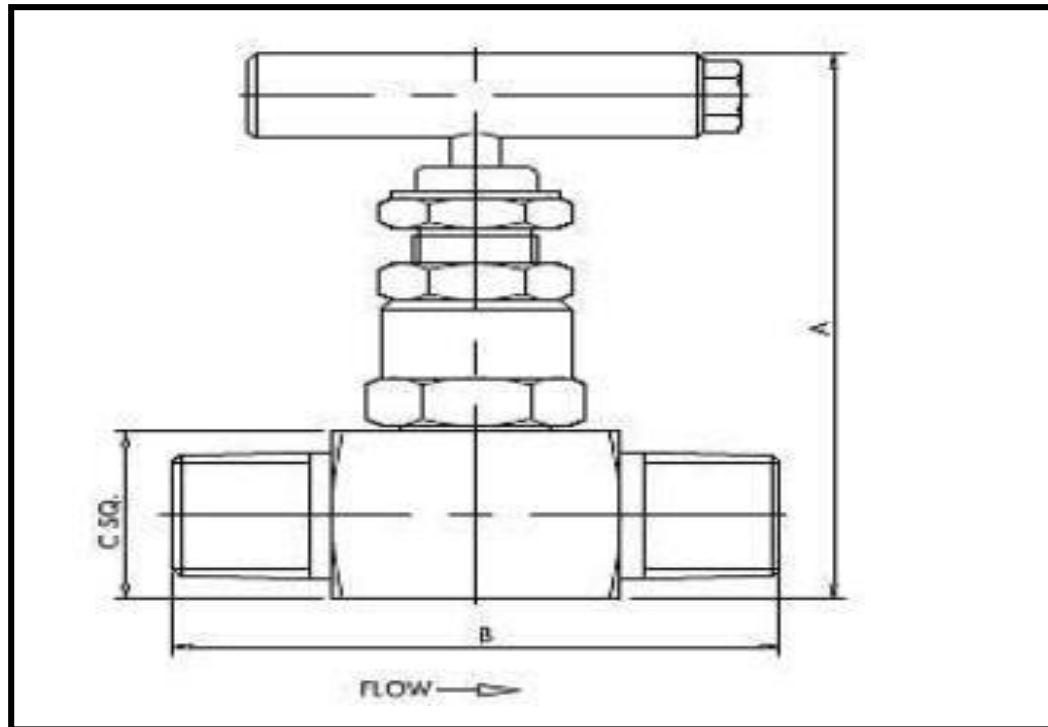

NEEDLE VALVE

SPECIFICATION :-

SIZE	A	B	C(SQ.)	PART NO.
1/4"	92	62	25	ZMMNV4
3/8"	92	62	25	ZMMNV6
1/2"	98	75	28	ZMMNV8
3/4"	109	77	38	ZMMNV12
1"	116	92	45	ZMMNV16

This Needle Valve are an ideal option For isolation or throttling application.

Standard specifications:

- Maximum working pressure: 400bar/6000PSI
- Maximum Temperature:240°C
- Material: Stainless Steel/Carbon Steel
- Gland Packing: PTFE

NEEDLE VALVE

PRODUCT PHOTOS :-