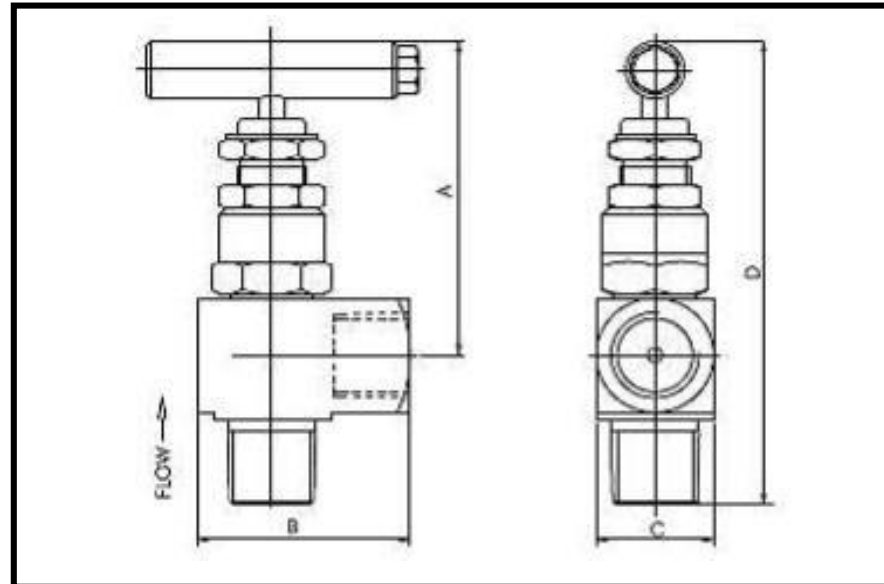

SIZE	A	B	C(SQ.)	PART NO.
1/4"	92	62	25	ZMMNV4
3/8"	92	62	25	ZMMNV6
1/2"	98	75	28	ZMMNV8
3/4"	109	77	38	ZMMNV12
1"	116	92	45	ZMMNV16

This Needle Valve are an ideal option For isolation or throttling application.

SIZE	A	B	C(SQ.)	D	PART NO.
1/4"	76	38	25	100	ZANVFF4
1/2"	76	50	28	112	ZANVFF8

PRODUCT PHOTOS :-

NEEDLE VALVE

SPECIFICATION :-

ANGLE TYPE NEEDLE VALVE [M × F]

SIZE	A	B	C(SQ.)	D	PART NO.
1/4"	76	38	25	100	ZANVMF4
1/2"	76	50	28	112	ZANVMF8

PRODUCT PHOTOS :-

NEEDLE VALVE

SPECIFICATION :-

SIZE	A	B	C(SQ.)	D	PART NO.
1/4"	76	38	25	100	ZANVMM4
1/2"	76	50	28	112	ZANVMM8

This Needle Valve are an ideal option For isolation or throttling application.