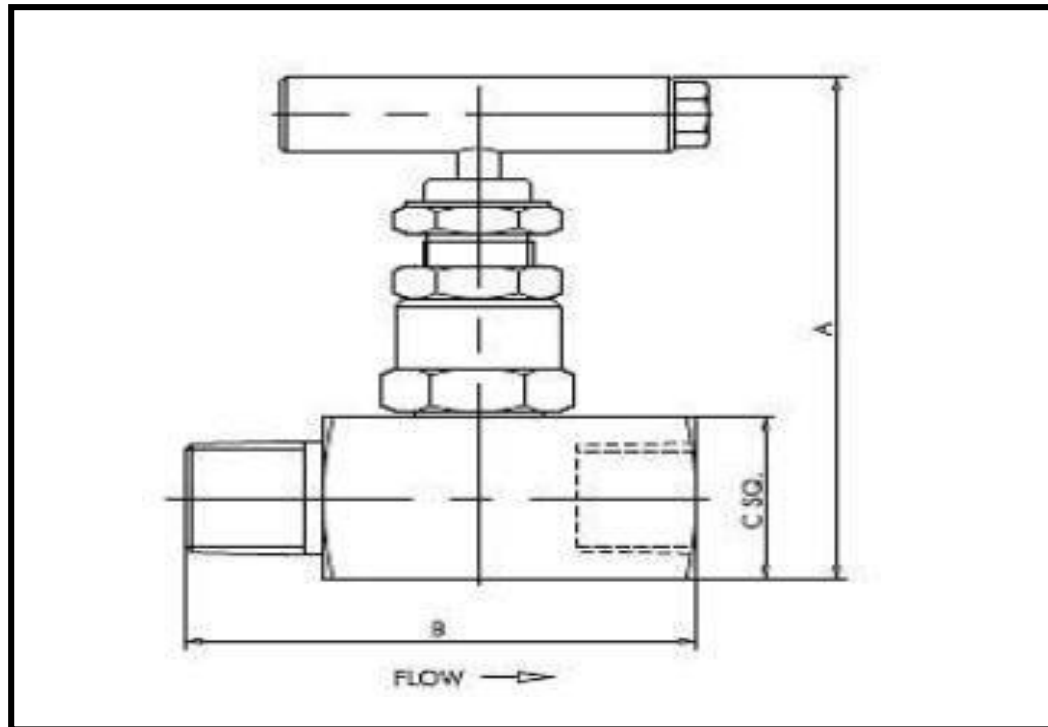

NEEDLE VALVE

SPECIFICATION :-

SIZE	A	B	C(SQ.)	PART NO.
1/4"	92	62	25	ZMFNV4
3/8"	92	62	25	ZMFNV6
1/2"	98	75	28	ZMFNV8
3/4"	109	77	38	ZMFNV12
1"	116	92	45	MFNV16

This Needle Valve are an ideal option For isolation or throttling application.

Standard specifications:

- Maximum working pressure:400bar/6000PSI,
- Maximum Temperature:240°C
- Material: Stainless Steel/Carbon Steel
- Gland Packing: PTFE

NEEDLE VALVE

PRODUCT PHOTOS :-