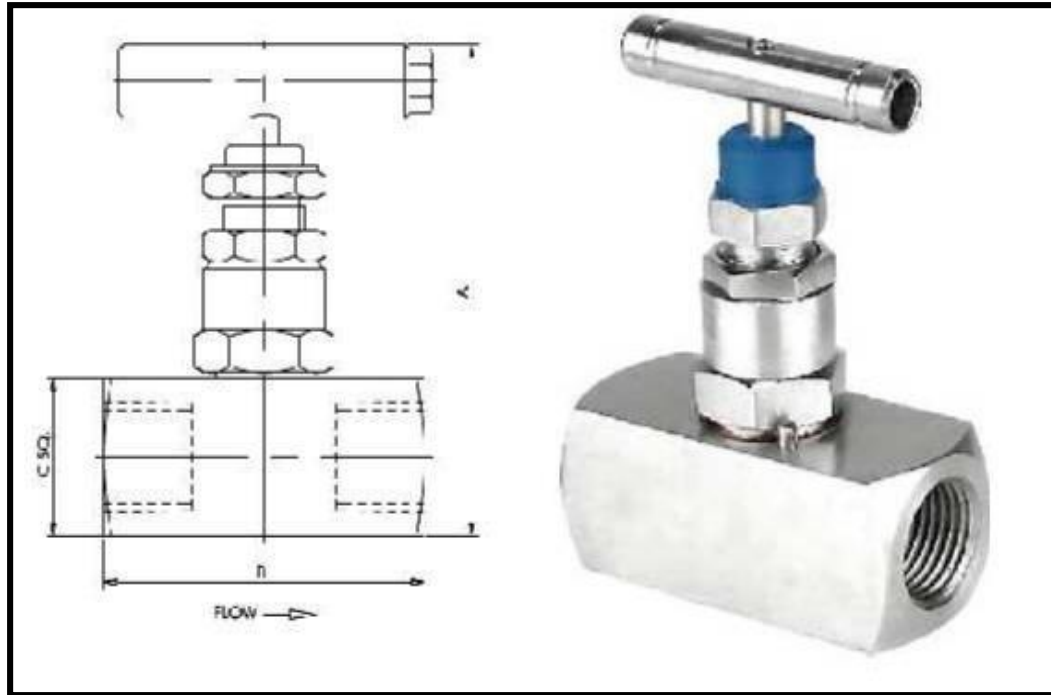

NEEDLE VALVE

SPECIFICATION :-

SIZE	A	B	C(SQ.)	PART NO.
1/4"	92	54	25	ZFFNV4
3/8"	92	54	25	ZFFNV6
1/2"	98	65	28	ZFFNV8
3/4"	109	68	38	ZFFNV12
1"	116	78	45	ZFFNV16

Needle Valve are an ideal option For isolation or throttling application.

Standard specifications:

- Maximum working pressure:400bar/6000PSI,
- MaximumTemperature:240°C
- Material: Stainless Steel/Carbon Steel
- Gland Packing: PTFE

NEEDLE VALVE

PRODUCT PHOTOS :-

NEEDLE VALVE

SPECIFICATION :-

SIZE	A	B	C(SQ.)	PART NO.
1/4"	92	62	25	ZMFNV4
3/8"	92	62	25	ZMFNV6
1/2"	98	75	28	ZMFNV8
3/4"	109	77	38	ZMFNV12
1"	116	92	45	MFNV16

This Needle Valve are an ideal option For isolation or throttling application.

SIZE	A	B	C(SQ.)	D	PART NO.
1/4"	76	38	25	100	ZANVFF4
1/2"	76	50	28	112	ZANVFF8

PRODUCT PHOTOS :-

NEEDLE VALVE

SPECIFICATION :-

ANGLE TYPE NEEDLE VALVE [M × F]

SIZE	A	B	C(SQ.)	D	PART NO.
1/4"	76	38	25	100	ZANVMF4
1/2"	76	50	28	112	ZANVMF8